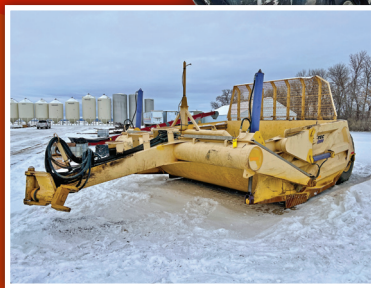

Farm Equipment & Collectible

AUCTION

TIMED ONLINE

OPENS: Thursday, March 28

CLOSES: THURSDAY, APRIL 4 | 10AM CDT 2024

AUCTIONEER'S NOTE:

Mark is downsizing his farm operation. Check out the large variation of equipment being sold including late model Challenger 1050 MFWD Tractor, Versatile DeltaTrack Tractor, Rogator Self-Propelled Spreader, Grain Handling Equipment, Antique Collectible Tractors, Stationary Motors, and a large inventory of Drain Tile. Equipment has always been shedded.

2015 VERSATILE 550DT

📍 Bottineau, North Dakota

EQUIPMENT LOCATED AT 1093 ND-5

PREVIEW: March 28 - April 4 from 8AM-5PM.

No preview on Easter, March 31.

LOADOUT: April 4 - April 12 from 8AM-5PM

2017 CHALLENGER 1050

2020 ROGATOR 1300C

2017 BOURGALT SPS360

K-TEC 2800

SCHULTE 5026

WAYNE'S TILE PRO

WAYNE'S TILE PRO

LIQUID FERTILIZER TENDER

2021 MIDSOTA FB32GN